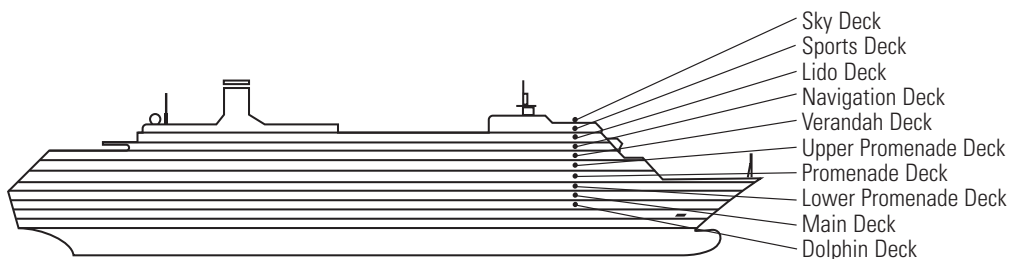

MS AMSTERDAM

DECK PLANS & STATEROOMS

The deck plans are color-coded by category of stateroom, and the category letter precedes the stateroom number in each room. All staterooms are equipped with flat-panel television, DVD player, telephone and multichannel music.

Important Note: Not all staterooms within each category have the same furniture configuration and/or facilities. Appropriate symbols within the rooms on the deck plans describe differences from the stateroom descriptions below.

All information is subject to change.

STATEROOM SYMBOL LEGEND

- Shower only
- Bathtub & shower
- ▲ 2 lower beds or converts to 1 queen-size
- Triple (2 lower beds, 1 sofa bed)
- Quad (2 lower beds, 1 sofa bed, 1 upper)
- △ Partial sea view
- × Fully obstructed view
- + Connecting rooms
- These staterooms have portholes instead of windows
- ♿ Suites SA7058 & SA7057 are wheelchair accessible with bathtub & shower. Suites B6228 & B6225 and staterooms DA6104, HH3433, EE3431, HH3428, H3394, H3393, E2702, L2700, J2555, J2554, G2500, FF1964, FF1955, G1807, G1806, G1805 & G1804 are wheelchair accessible, shower only