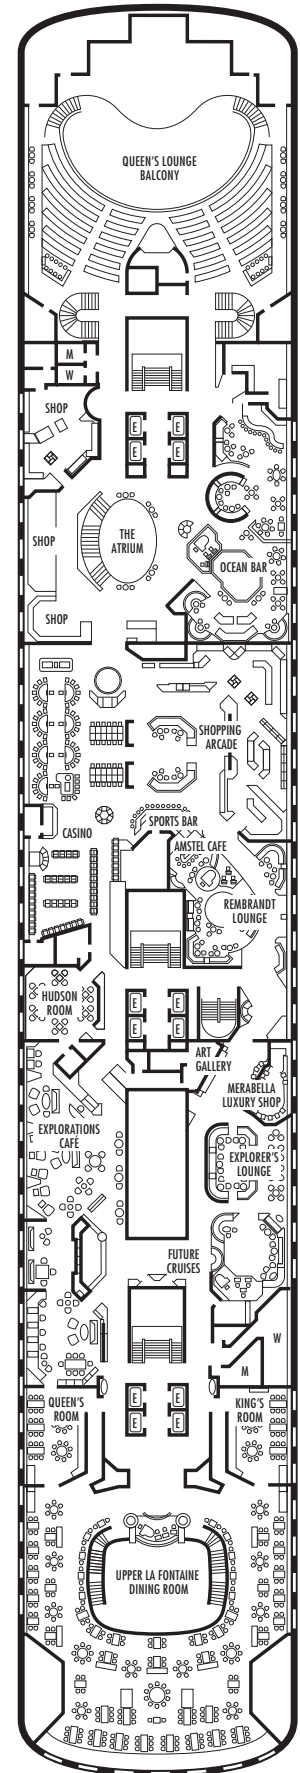

MS AMSTERDAM

DECK PLANS & STATEROOMS

The deck plans are color-coded by category of stateroom, and the category letter precedes the stateroom number in each room. All staterooms are equipped with flat-panel television, DVD player, telephone and multichannel music.

Important Note: Not all staterooms within each category have the same furniture configuration and/or facilities. Appropriate symbols within the rooms on the deck plans describe differences from the stateroom descriptions below.

All information is subject to change.

STATEROOM SYMBOL LEGEND

- Shower only
- Bathtub & shower
- ▲ 2 lower beds or converts to 1 queen-size
- Triple (2 lower beds, 1 sofa bed)
- Quad (2 lower beds, 1 sofa bed, 1 upper)
- △ Partial sea view
- × Fully obstructed view
- + Connecting rooms
- These staterooms have portholes instead of windows
- ♿ Suites SA7058 & SA7057 are wheelchair accessible with bathtub & shower. Suites B6228 & B6225 and staterooms DA6104, HH3433, EE3431, HH3428, H3394, H3393, E2702, L2700, J2555, J2554, G2500, FF1964, FF1955, G1807, G1806, G1805 & G1804 are wheelchair accessible, shower only