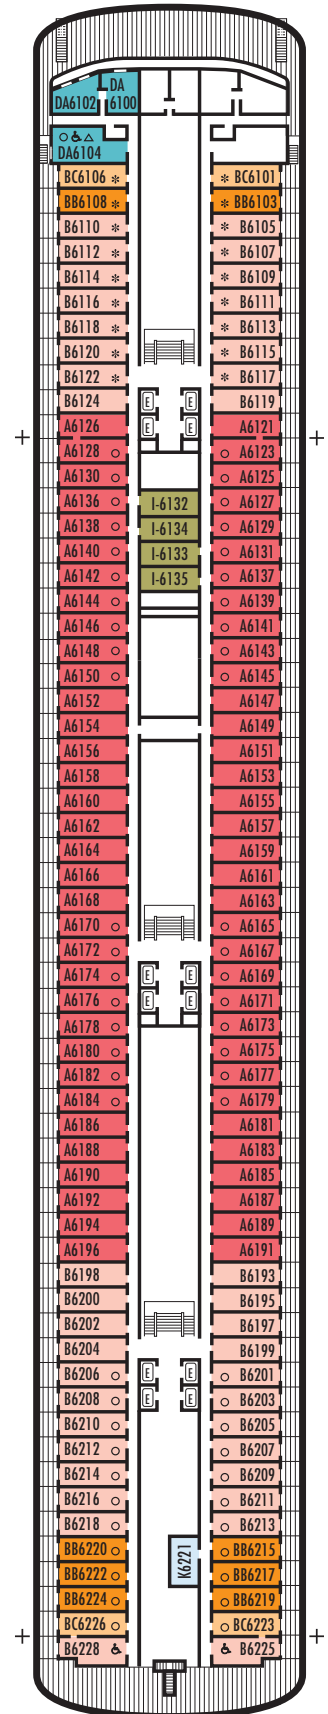

OCEAN-VIEW STATEROOMS

C **DA** **DD** **E**

Large: 2 lower beds convertible to 1 queen-size bed, bathtub & shower. Approximately 140–319 sq. ft.

G

Large: 2 lower beds convertible to 1 queen-size bed, bathtub & shower. All G-category staterooms have portholes. Approximately 140–319 sq. ft.

OCEAN-VIEW STATEROOMS

D **E** **EE**

Large: 2 lower beds convertible to 1 queen-size bed, bathtub & shower. Approximately 140–319 sq. ft.

H **HH**

Large: 2 lower beds convertible to 1 queen-size bed, bathtub & shower. All H-category staterooms have partial sea views. All HH-category staterooms have fully obstructed views. Approximately 140–319 sq. ft.

All information is subject to change.

STATEROOM SYMBOL LEGEND

- * Shower only
- Bathtub & shower
- ▲ 2 lower beds or converts to 1 queen-size
- Triple (2 lower beds, 1 sofa bed)
- Quad (2 lower beds, 1 sofa bed, 1 upper)
- △ Partial sea view
- × Fully obstructed view
- + Connecting rooms
- ◇ These staterooms have portholes instead of windows
- ♿ Suites SA7058 & SA7057 are wheelchair accessible with bathtub & shower. Suites B6228 & B6225 and staterooms DA6104, HH3433, EE3431, HH3428, H3394, H3393, E2702, L2700, J2555, J2554, G2500, FF1964, FF1955, G1807, G1806, G1805 & G1804 are wheelchair accessible, shower only

OCEAN-VIEW STATEROOMS

■ DA

Large: 2 lower beds convertible to 1 queen-size bed, bathtub & shower.
Approximately 140–319 sq. ft.

INTERIOR STATEROOMS

■ I ■ K

Large: 2 lower beds convertible to 1 queen-size bed, shower.
Approximately 182–293 sq. ft.