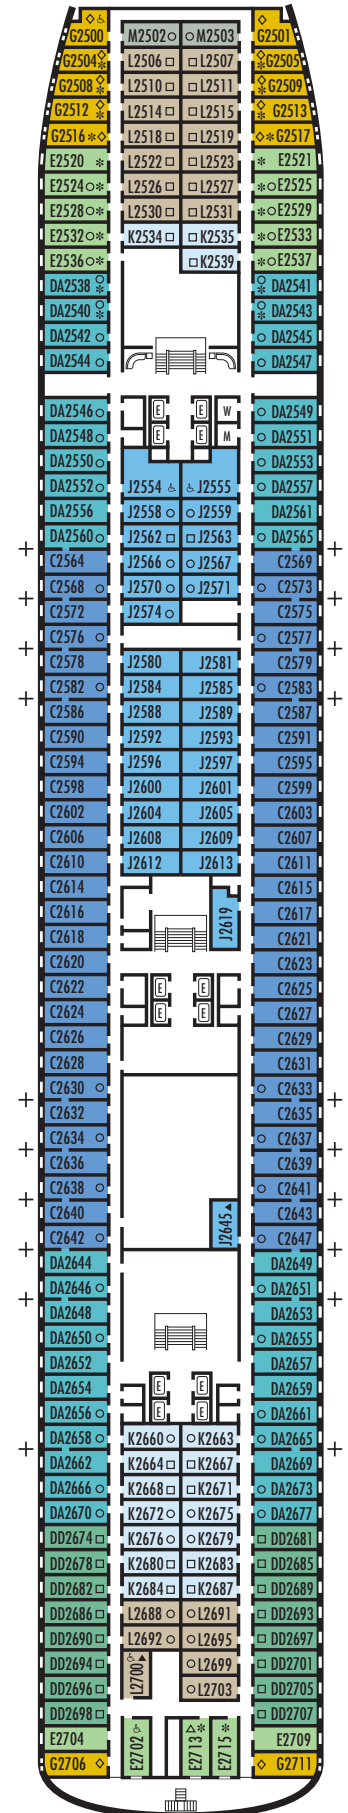

OCEAN-VIEW STATEROOMS

- D E EE F FF

Large: 2 lower beds convertible to 1 queen-size bed, bathtub & shower. Approximately 140–319 sq. ft.

G

Large: 2 lower beds convertible to 1 queen-size bed, bathtub & shower. All G-category staterooms have portholes. Approximately 140–319 sq. ft.

All information is subject to change.

STATEROOM SYMBOL LEGEND

- * Shower only
- Bathtub & shower
- ▲ 2 lower beds or converts to 1 queen-size
- Triple (2 lower beds, 1 sofa bed)
- Quad (2 lower beds, 1 sofa bed, 1 upper)
- △ Partial sea view
- × Fully obstructed view
- + Connecting rooms
- ◇ These staterooms have portholes instead of windows
- ♿ Suites SA7058 & SA7057 are wheelchair accessible with bathtub & shower. Suites B6228 & B6225 and staterooms DA6104, HH3433, EE3431, HH3428, H3394, H3393, E2702, L2700, J2555, J2554, G2500, FF1964, FF1955, G1807, G1806, G1805 & G1804 are wheelchair accessible, shower only

OCEAN-VIEW STATEROOMS

C **DA** **DD** **E**

Large: 2 lower beds convertible to 1 queen-size bed, bathtub & shower. Approximately 140–319 sq. ft.

G

Large: 2 lower beds convertible to 1 queen-size bed, bathtub & shower. All G-category staterooms have portholes. Approximately 140–319 sq. ft.

INTERIOR STATEROOMS

J **K** **L** **M**

Large: 2 lower beds convertible to 1 queen-size bed, shower. Approximately 182–293 sq. ft.

MS AMSTERDAM

DECK PLANS & STATEROOMS

The deck plans are color-coded by category of stateroom, and the category letter precedes the stateroom number in each room. All staterooms are equipped with flat-panel television, DVD player, telephone and multichannel music.