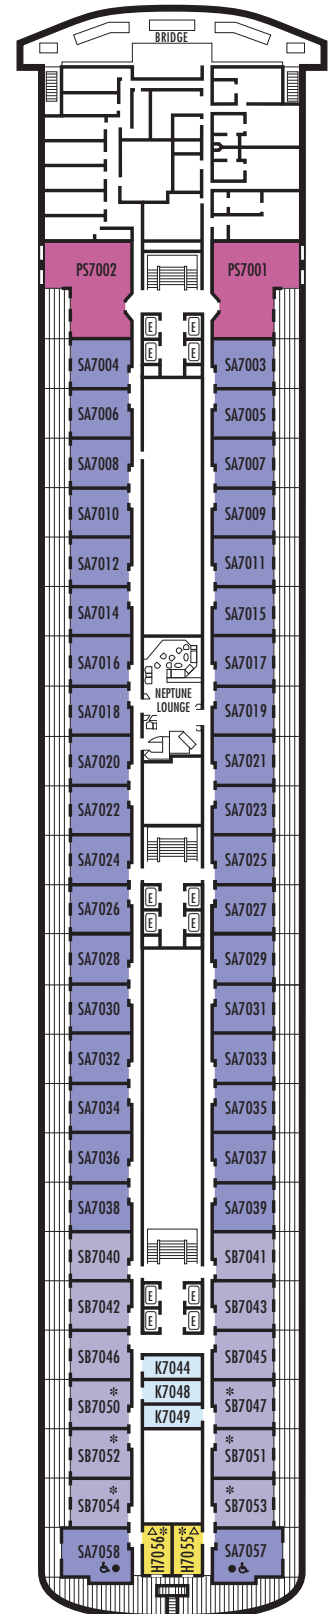

OCEAN-VIEW STATEROOMS

- D E EE F FF

Large: 2 lower beds convertible to 1 queen-size bed, bathtub & shower. Approximately 140–319 sq. ft.

G

Large: 2 lower beds convertible to 1 queen-size bed, bathtub & shower. All G-category staterooms have portholes. Approximately 140–319 sq. ft.

OCEAN-VIEW STATEROOMS

C **DA** **DD** **E**

Large: 2 lower beds convertible to 1 queen-size bed, bathtub & shower. Approximately 140–319 sq. ft.

G

Large: 2 lower beds convertible to 1 queen-size bed, bathtub & shower. All G-category staterooms have portholes. Approximately 140–319 sq. ft.

OCEAN-VIEW STATEROOMS

D **E** **EE**

Large: 2 lower beds convertible to 1 queen-size bed, bathtub & shower. Approximately 140–319 sq. ft.

H **HH**

Large: 2 lower beds convertible to 1 queen-size bed, bathtub & shower. All H-category staterooms have partial sea views. All HH-category staterooms have fully obstructed views. Approximately 140–319 sq. ft.

OCEAN-VIEW STATEROOMS

H

Large: 2 lower beds convertible to 1 queen-size bed, bathtub & shower. All H-category staterooms have partial sea views. Approximately 140–319 sq. ft.

INTERIOR STATEROOMS

K

Large: 2 lower beds convertible to 1 queen-size bed, shower. Approximately 182–293 sq. ft.