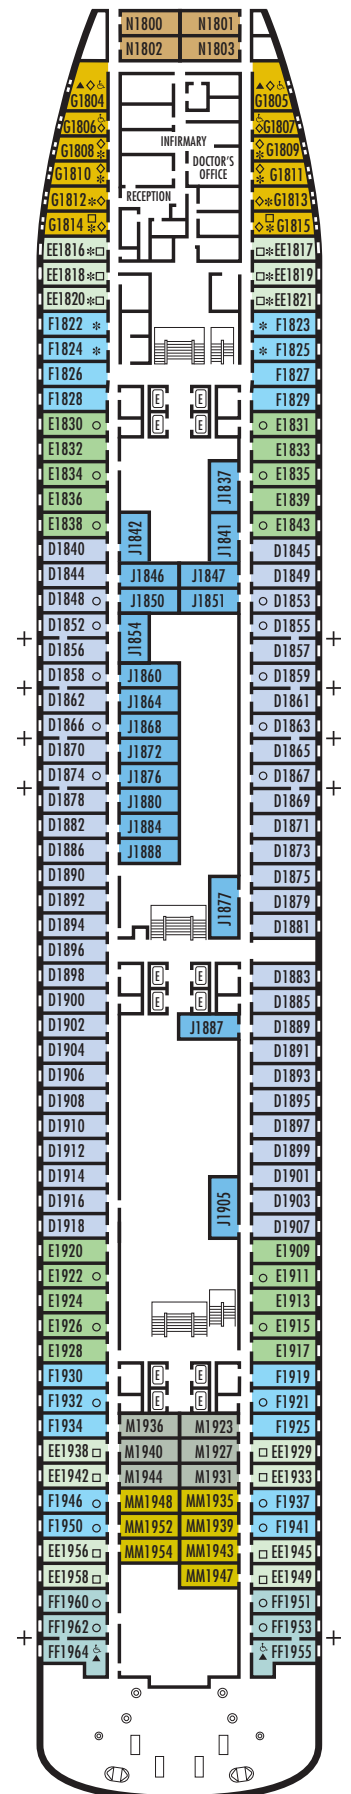

All information is subject to change.

STATEROOM SYMBOL LEGEND

- * Shower only
- Bathtub & shower
- ▲ 2 lower beds or converts to 1 queen-size
- Triple (2 lower beds, 1 sofa bed)
- Quad (2 lower beds, 1 sofa bed, 1 upper)
- △ Partial sea view
- × Fully obstructed view
- + Connecting rooms
- ◇ These staterooms have portholes instead of windows
- ♿ Suites SA7058 & SA7057 are wheelchair accessible with bathtub & shower. Suites B6228 & B6225 and staterooms DA6104, HH3433, EE3431, HH3428, H3394, H3393, E2702, L2700, J2555, J2554, G2500, FF1964, FF1955, G1807, G1806, G1805 & G1804 are wheelchair accessible, shower only

OCEAN-VIEW STATEROOMS

- D E EE F FF

Large: 2 lower beds convertible to 1 queen-size bed, bathtub & shower. Approximately 140–319 sq. ft.

G

Large: 2 lower beds convertible to 1 queen-size bed, bathtub & shower. All G-category staterooms have portholes. Approximately 140–319 sq. ft.

INTERIOR STATEROOMS

- J M MM N

Large: 2 lower beds convertible to 1 queen-size bed, shower. Approximately 182–293 sq. ft.

DECK 1—DOLPHIN DECK

Staterooms 1800–1964

MS AMSTERDAM

DECK PLANS & STATEROOMS

The deck plans are color-coded by category of stateroom, and the category letter precedes the stateroom number in each room. All staterooms are equipped with flat-panel television, DVD player, telephone and multichannel music.

OCEAN-VIEW STATEROOMS

C **DA** **DD** **E**

Large: 2 lower beds convertible to 1 queen-size bed, bathtub & shower. Approximately 140–319 sq. ft.

G

Large: 2 lower beds convertible to 1 queen-size bed, bathtub & shower. All G-category staterooms have portholes. Approximately 140–319 sq. ft.