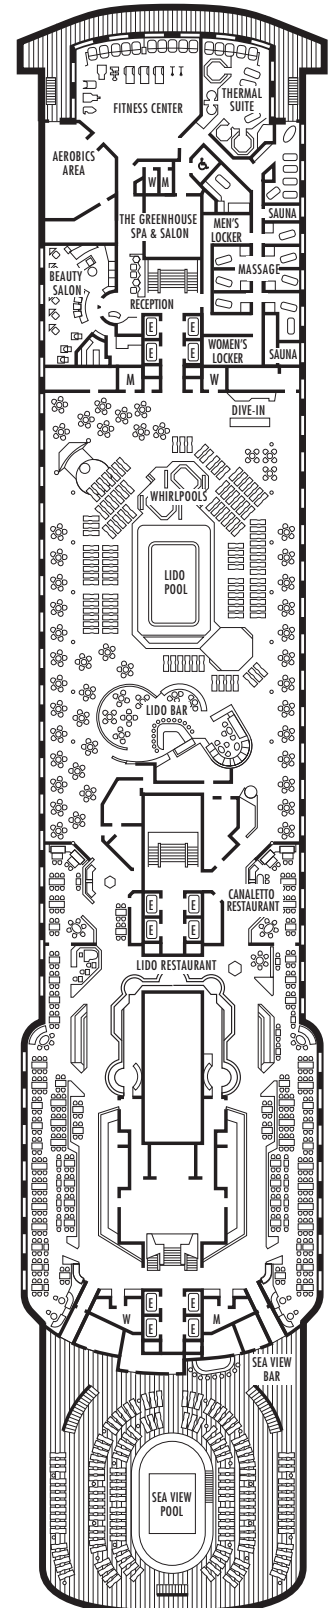

MS AMSTERDAM

DECK PLANS & STATEROOMS

The deck plans are color-coded by category of stateroom, and the category letter precedes the stateroom number in each room. All staterooms are equipped with flat-panel television, DVD player, telephone and multichannel music.

Important Note: Not all staterooms within each category have the same furniture configuration and/or facilities. Appropriate symbols within the rooms on the deck plans describe differences from the stateroom descriptions below.

All information is subject to change.

STATEROOM SYMBOL LEGEND

- Shower only
- Bathtub & shower
- ▲ 2 lower beds or converts to 1 queen-size
- Triple (2 lower beds, 1 sofa bed)
- Quad (2 lower beds, 1 sofa bed, 1 upper)
- △ Partial sea view
- × Fully obstructed view
- + Connecting rooms
- These staterooms have portholes instead of windows
- ♿ Suites SA7058 & SA7057 are wheelchair accessible with bathtub & shower. Suites B6228 & B6225 and staterooms DA6104, HH3433, EE3431, HH3428, H3394, H3393, E2702, L2700, J2555, J2554, G2500, FF1964, FF1955, G1807, G1806, G1805 & G1804 are wheelchair accessible, shower only