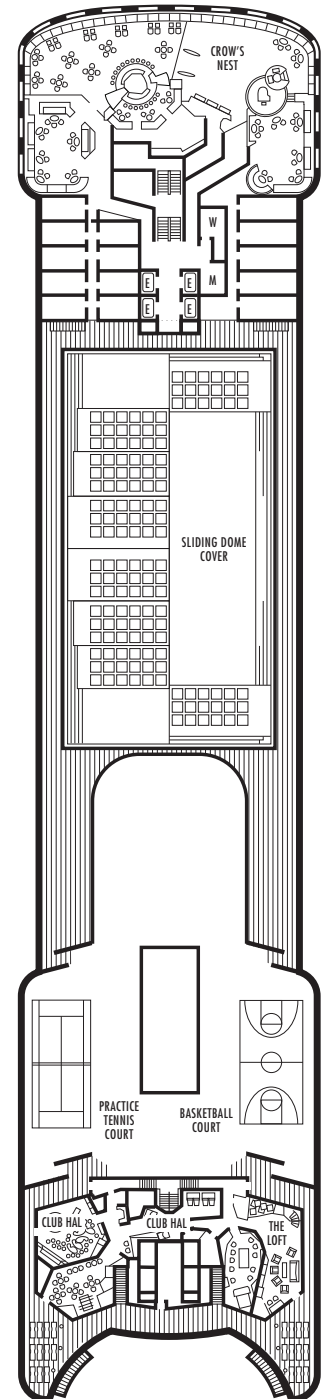

MS AMSTERDAM

DECK PLANS & STATEROOMS

The deck plans are color-coded by category of stateroom, and the category letter precedes the stateroom number in each room. All staterooms are equipped with flat-panel television, DVD player, telephone and multichannel music.

Important Note: Not all staterooms within each category have the same furniture configuration and/or facilities. Appropriate symbols within the rooms on the deck plans describe differences from the stateroom descriptions below.

All information is subject to change.

STATEROOM SYMBOL LEGEND

- Shower only
- Bathtub & shower
- ▲ 2 lower beds or converts to 1 queen-size
- Triple (2 lower beds, 1 sofa bed)
- Quad (2 lower beds, 1 sofa bed, 1 upper)
- △ Partial sea view
- × Fully obstructed view
- + Connecting rooms
- These staterooms have portholes instead of windows
- ♿ Suites SA7058 & SA7057 are wheelchair accessible with bathtub & shower. Suites B6228 & B6225 and staterooms DA6104, HH3433, EE3431, HH3428, H3394, H3393, E2702, L2700, J2555, J2554, G2500, FF1964, FF1955, G1807, G1806, G1805 & G1804 are wheelchair accessible, shower only