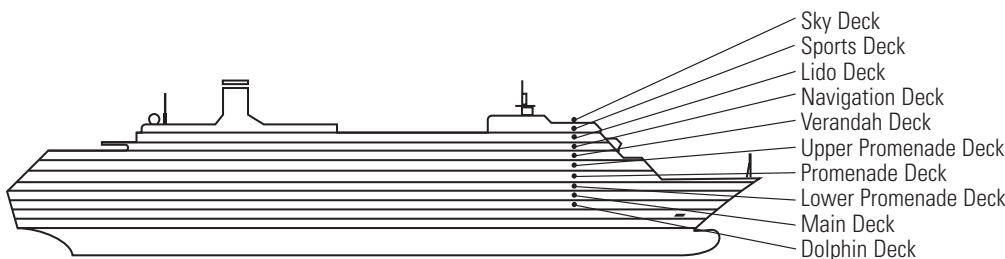

Important Note: Not all staterooms within each category have the same furniture configuration and/or facilities. Appropriate symbols within the rooms on the deck plans describe differences from the stateroom descriptions below.

All information is subject to change.

STATEROOM SYMBOL LEGEND

- Shower only
- Bathtub & shower
- ▲ 2 lower beds or converts to 1 queen-size
- Triple (2 lower beds, 1 sofa bed)
- Quad (2 lower beds, 1 sofa bed, 1 upper)
- △ Partial sea view
- × Fully obstructed view
- + Connecting rooms
- These staterooms have portholes instead of windows
- ♿ Suites SA7058 & SA7057 are wheelchair accessible with bathtub & shower. Suites B6228 & B6225 and staterooms DA6104, HH3433, EE3431, HH3428, H3394, H3393, E2702, L2700, J2555, J2554, G2500, FF1964, FF1955, G1807, G1806, G1805 & G1804 are wheelchair accessible, shower only

OCEAN-VIEW STATEROOMS

- D E EE F FF

Large: 2 lower beds convertible to 1 queen-size bed, bathtub & shower. Approximately 140–319 sq. ft.

G

Large: 2 lower beds convertible to 1 queen-size bed, bathtub & shower. All G-category staterooms have portholes. Approximately 140–319 sq. ft.

INTERIOR STATEROOMS

- J M MM N

Large: 2 lower beds convertible to 1 queen-size bed, shower. Approximately 182–293 sq. ft.

DECK 1—DOLPHIN DECK

Staterooms 1800–1964