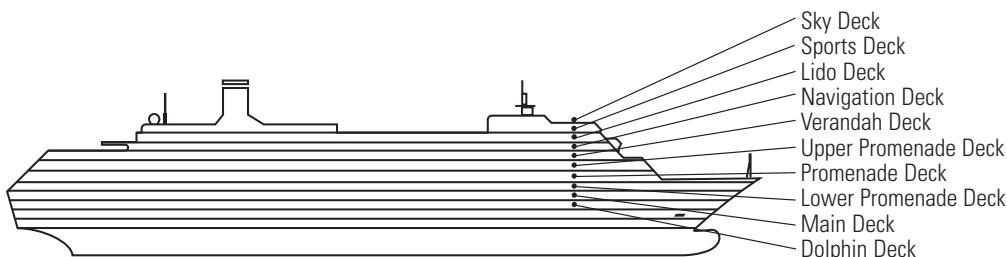

Important Note: Not all staterooms within each category have the same furniture configuration and/or facilities. Appropriate symbols within the rooms on the deck plans describe differences from the stateroom descriptions below.

All information is subject to change.

STATEROOM SYMBOL LEGEND

- Shower only
- Bathtub & shower
- ▲ 2 lower beds or converts to 1 queen-size
- Triple (2 lower beds, 1 sofa bed)
- Quad (2 lower beds, 1 sofa bed, 1 upper)
- △ Partial sea view
- × Fully obstructed view
- + Connecting rooms
- These staterooms have portholes instead of windows
- ♿ Suites SA7058 & SA7057 are wheelchair accessible with bathtub & shower. Suites B6228 & B6225 and staterooms DA6104, HH3433, EE3431, HH3428, H3394, H3393, E2702, L2700, J2555, J2554, G2500, FF1964, FF1955, G1807, G1806, G1805 & G1804 are wheelchair accessible, shower only

OCEAN-VIEW STATEROOMS

D **E** **EE**

Large: 2 lower beds convertible to 1 queen-size bed, bathtub & shower. Approximately 140–319 sq. ft.

H **HH**

Large: 2 lower beds convertible to 1 queen-size bed, bathtub & shower. All H-category staterooms have partial sea views. All HH-category staterooms have fully obstructed views. Approximately 140–319 sq. ft.

INTERIOR STATEROOMS

I **L**

Large: 2 lower beds convertible to 1 queen-size bed, shower. Approximately 182–293 sq. ft.

DECK 3—LOWER PROMENADE DECK

Staterooms 3300–3433