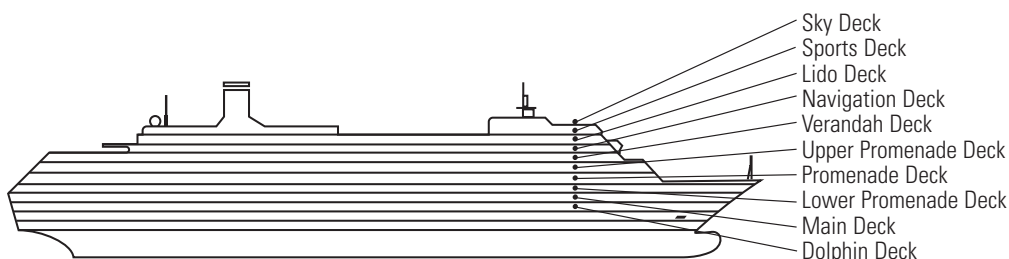

MS AMSTERDAM

DECK PLANS & STATEROOMS

The deck plans are color-coded by category of stateroom, and the category letter precedes the stateroom number in each room. All staterooms are equipped with flat-panel television, DVD player, telephone and multichannel music.