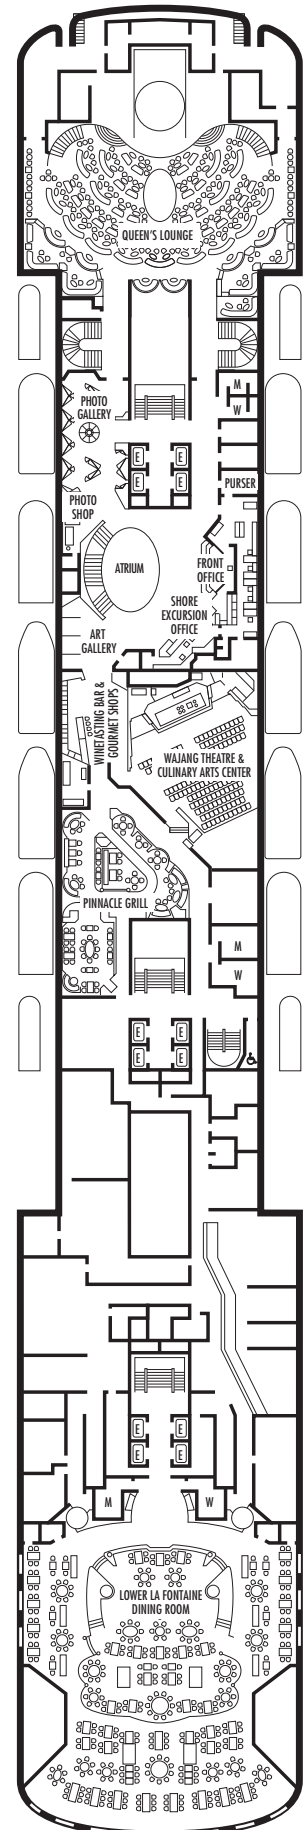

MS AMSTERDAM

DECK PLANS & STATEROOMS

The deck plans are color-coded by category of stateroom, and the category letter precedes the stateroom number in each room. All staterooms are equipped with flat-panel television, DVD player, telephone and multichannel music.

Important Note: Not all staterooms within each category have the same furniture configuration and/or facilities. Appropriate symbols within the rooms on the deck plans describe differences from the stateroom descriptions below.

All information is subject to change.

STATEROOM SYMBOL LEGEND

- Shower only
- Bathtub & shower
- ▲ 2 lower beds or converts to 1 queen-size
- Triple (2 lower beds, 1 sofa bed)
- Quad (2 lower beds, 1 sofa bed, 1 upper)
- △ Partial sea view
- × Fully obstructed view
- + Connecting rooms
- These staterooms have portholes instead of windows
- ♿ Suites SA7058 & SA7057 are wheelchair accessible with bathtub & shower. Suites B6228 & B6225 and staterooms DA6104, HH3433, EE3431, HH3428, H3394, H3393, E2702, L2700, J2555, J2554, G2500, FF1964, FF1955, G1807, G1806, G1805 & G1804 are wheelchair accessible, shower only