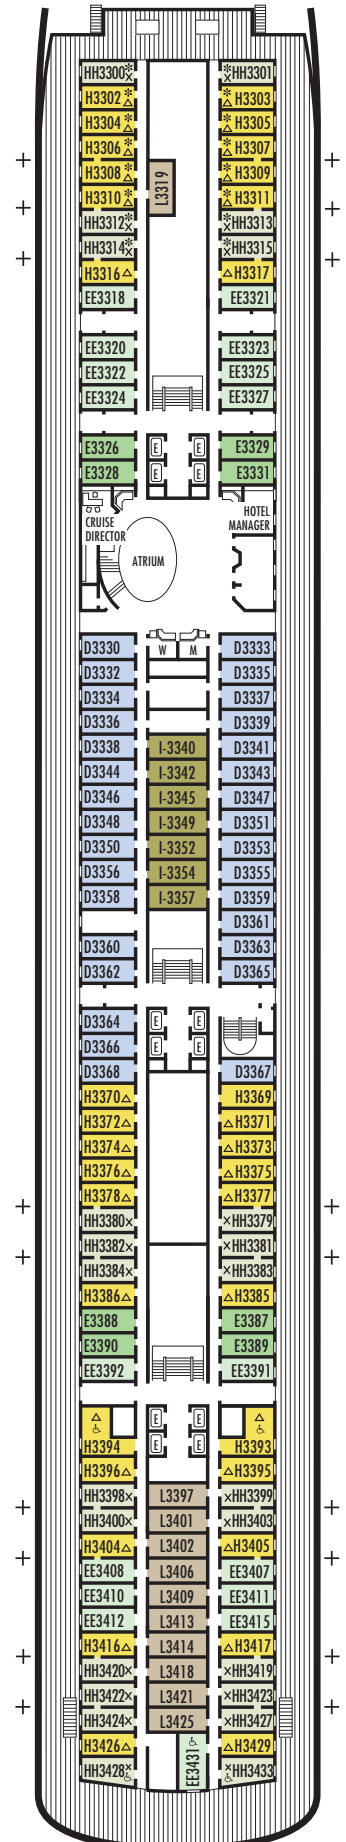

Important Note: Not all staterooms within each category have the same furniture configuration and/or facilities. Appropriate symbols within the rooms on the deck plans describe differences from the stateroom descriptions below.

All information is subject to change.

STATEROOM SYMBOL LEGEND

- Shower only
- Bathtub & shower
- ▲ 2 lower beds or converts to 1 queen-size
- Triple (2 lower beds, 1 sofa bed)
- Quad (2 lower beds, 1 sofa bed, 1 upper)
- △ Partial sea view
- × Fully obstructed view
- + Connecting rooms
- These staterooms have portholes instead of windows
- ♿ Suites SA7058 & SA7057 are wheelchair accessible with bathtub & shower. Suites B6228 & B6225 and staterooms DA6104, HH3433, EE3431, HH3428, H3394, H3393, E2702, L2700, J2555, J2554, G2500, FF1964, FF1955, G1807, G1806, G1805 & G1804 are wheelchair accessible, shower only

OCEAN-VIEW STATEROOMS

D **E** **EE**

Large: 2 lower beds convertible to 1 queen-size bed, bathtub & shower. Approximately 140–319 sq. ft.

H **HH**

Large: 2 lower beds convertible to 1 queen-size bed, bathtub & shower. All H-category staterooms have partial sea views. All HH-category staterooms have fully obstructed views. Approximately 140–319 sq. ft.

INTERIOR STATEROOMS

I **L**

Large: 2 lower beds convertible to 1 queen-size bed, shower. Approximately 182–293 sq. ft.

DECK 3—LOWER PROMENADE DECK

Staterooms 3300–3433