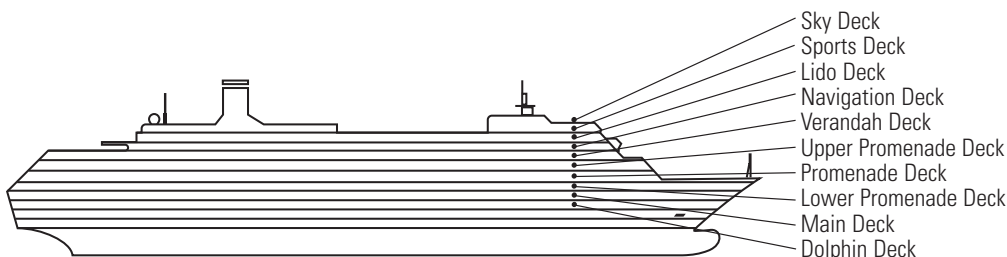

Important Note: Not all staterooms within each category have the same furniture configuration and/or facilities. Appropriate symbols within the rooms on the deck plans describe differences from the stateroom descriptions below.

All information is subject to change.

STATEROOM SYMBOL LEGEND

- Shower only
- Bathtub & shower
- ▲ 2 lower beds or converts to 1 queen-size
- Triple (2 lower beds, 1 sofa bed)
- Quad (2 lower beds, 1 sofa bed, 1 upper)
- △ Partial sea view
- × Fully obstructed view
- + Connecting rooms
- These staterooms have portholes instead of windows
- ♿ Suites SA7058 & SA7057 are wheelchair accessible with bathtub & shower. Suites B6228 & B6225 and staterooms DA6104, HH3433, EE3431, HH3428, H3394, H3393, E2702, L2700, J2555, J2554, G2500, FF1964, FF1955, G1807, G1806, G1805 & G1804 are wheelchair accessible, shower only

OCEAN-VIEW STATEROOMS

C **DA** **DD** **E**

Large: 2 lower beds convertible to 1 queen-size bed, bathtub & shower. Approximately 140–319 sq. ft.

G

Large: 2 lower beds convertible to 1 queen-size bed, bathtub & shower. All G-category staterooms have portholes. Approximately 140–319 sq. ft.

INTERIOR STATEROOMS

J **K** **L** **M**

Large: 2 lower beds convertible to 1 queen-size bed, shower. Approximately 182–293 sq. ft.