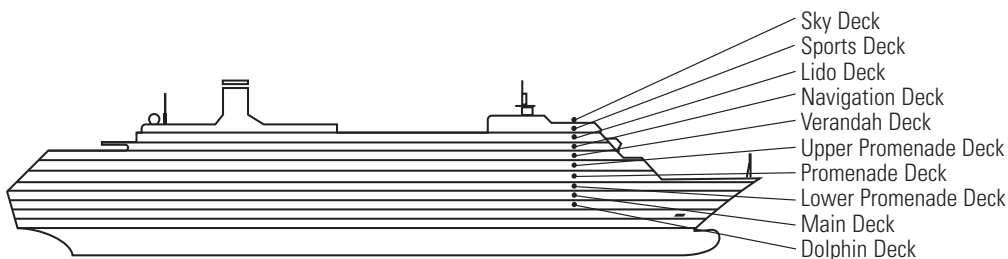

MS AMSTERDAM

DECK PLANS & STATEROOMS

The deck plans are color-coded by category of stateroom, and the category letter precedes the stateroom number in each room. All staterooms are equipped with flat-panel television, DVD player, telephone and multichannel music.