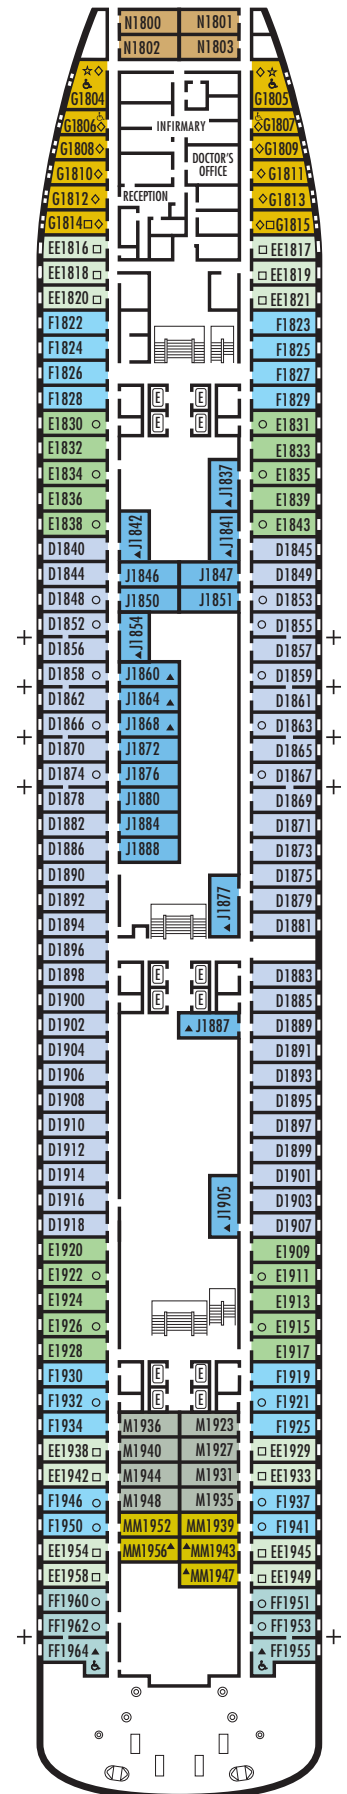

All information is subject to change.

STATEROOM SYMBOL LEGEND

- * Shower only
- Bathtub & shower
- ▲ 2 lower beds or converts to 1 queen-size
- Triple (2 lower beds, 1 sofa bed)
- Quad (2 lower beds, 1 sofa bed, 1 upper)
- △ Partial sea view
- ☆ 2 lower beds not convertible to a queen-size
- X Fully obstructed view
- + Connecting rooms
- ◇ These staterooms have portholes instead of windows
- ♿ Suite SA7034 is wheelchair accessible with whirlpool bath & shower. Suites B7088, B7087, B6228 & B6225 and staterooms DA6104, EE3396, EE3391, HH3431, HH3430, EE3429, E2702, L2700, J2555, J2554, G2500, FF1964, FF1955, G1807, G1806, G1805 & G1804 are wheelchair accessible, shower only.

OCEAN-VIEW STATEROOMS

- D**
Large: 2 lower beds convertible to 1 queen-size bed, shower.
Approximately 140–319 sq. ft.
- E EE F FF**
Large: 2 lower beds convertible to 1 queen-size bed, bathtub & shower.
Approximately 140–319 sq. ft.
- G**
Large: 2 lower beds convertible to 1 queen-size bed, bathtub & shower. All G-category staterooms have portholes.
Approximately 140–319 sq. ft.

INTERIOR STATEROOMS

- J M MM N**
Large: 2 lower beds convertible to 1 queen-size bed, 1 sofa bed, shower.
Approximately 182–293 sq. ft.

DECK 1—DOLPHIN DECK

Staterooms 1800–1964

MS VOLENDAM

DECK PLANS & STATEROOMS