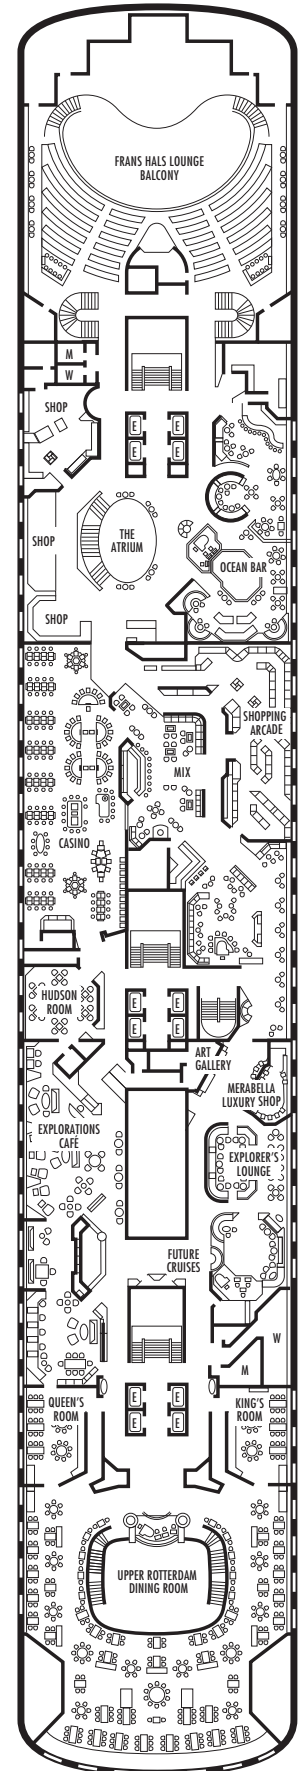

MS VOLENDAM

DECK PLANS & STATEROOMS

The deck plans are color-coded by category of stateroom, and the category letter precedes the stateroom number in each room. All staterooms are equipped with DVD player, flat-panel television, telephone and multichannel music.

Important Note: Not all staterooms within each category have the same furniture configuration and/or facilities. Appropriate symbols within the rooms on the deck plans describe differences from the stateroom descriptions below.

All information is subject to change.

STATEROOM SYMBOL LEGEND

- Shower only
- Bathtub & shower
- ▲ 2 lower beds or converts to 1 queen-size
- Triple (2 lower beds, 1 sofa bed)
- Quad (2 lower beds, 1 sofa bed, 1 upper)
- △ Partial sea view
- ☆ 2 lower beds not convertible to a queen-size
- × Fully obstructed view
- + Connecting rooms
- These staterooms have portholes instead of windows
- ♿ Suite SA7034 is wheelchair accessible with whirlpool bath & shower. Suites B7088, B7087, B6228 & B6225 and staterooms DA6104, EE3396, EE3391, HH3431, HH3430, EE3429, E2702, L2700, J2555, J2554, G2500, FF1964, FF1955, G1807, G1806, G1805 & G1804 are wheelchair accessible, shower only.