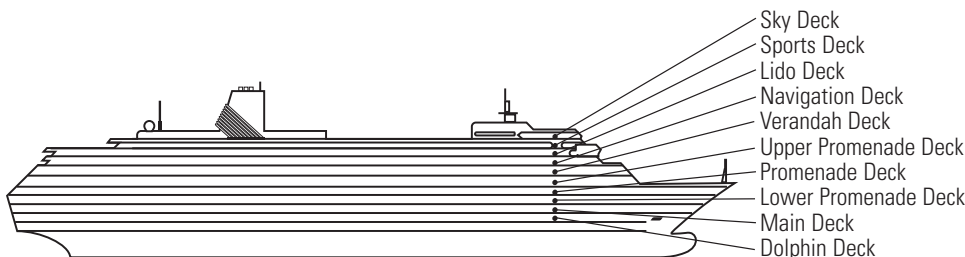

STATEROOM SYMBOL LEGEND

- Shower only
- Bathtub & shower
- ▲ 2 lower beds or converts to 1 queen-size
- Triple (2 lower beds, 1 sofa bed)
- Quad (2 lower beds, 1 sofa bed, 1 upper)
- △ Partial sea view
- ☆ 2 lower beds not convertible to a queen-size
- × Fully obstructed view
- + Connecting rooms
- These staterooms have portholes instead of windows
- ♿ Suite SA7034 is wheelchair accessible with whirlpool bath & shower. Suites B7088, B7087, B6228 & B6225 and staterooms DA6104, EE3396, EE3391, HH3431, HH3430, EE3429, E2702, L2700, J2555, J2554, G2500, FF1964, FF1955, G1807, G1806, G1805 & G1804 are wheelchair accessible, shower only.

OCEAN-VIEW STATEROOMS

- **CA**
  Lanai: 2 lower beds convertible to 1 queen-size bed, shower. Sliding glass doors lead onto the walk-around Lower Promenade Deck. Approximately 196–240 sq. ft.
- **D**
  Large: 2 lower beds convertible to 1 queen-size bed, shower. Approximately 140–319 sq. ft.
- **E EE**
  Large: 2 lower beds convertible to 1 queen-size bed, bathtub & shower. Approximately 140–319 sq. ft.
- **H HH**
  Large: 2 lower beds convertible to 1 queen-size bed, bathtub & shower. All H-category staterooms have partial sea views. All HH-category staterooms have fully obstructed views. Approximately 140–319 sq. ft.

INTERIOR STATEROOMS

- **I L**
  Large: 2 lower beds convertible to 1 queen-size bed, shower. Approximately 182–293 sq. ft.

DECK 3—LOWER PROMENADE DECK

Staterooms 3300–3431