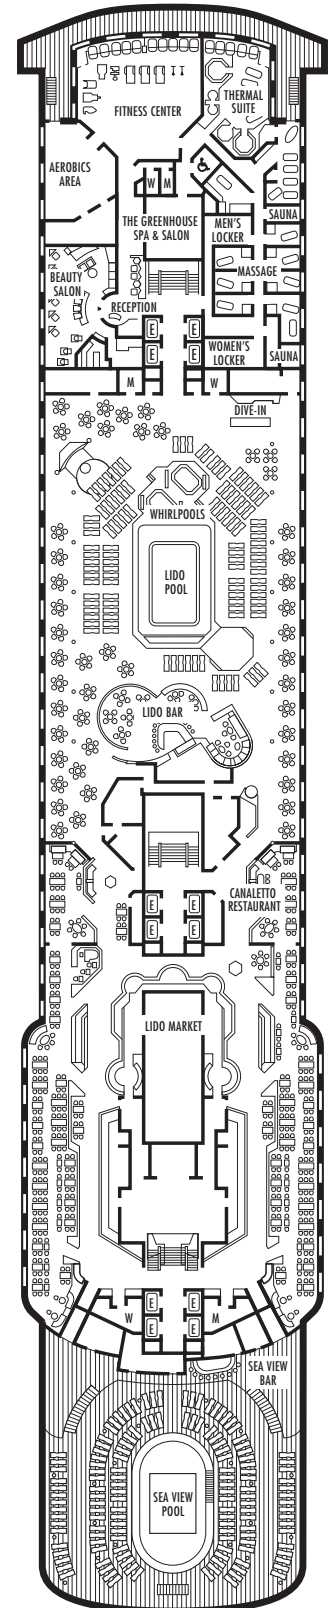

MS VOLENDAM

DECK PLANS & STATEROOMS

The deck plans are color-coded by category of stateroom, and the category letter precedes the stateroom number in each room. All staterooms are equipped with DVD player, flat-panel television, telephone and multichannel music.

Important Note: Not all staterooms within each category have the same furniture configuration and/or facilities. Appropriate symbols within the rooms on the deck plans describe differences from the stateroom descriptions below.

All information is subject to change.

STATEROOM SYMBOL LEGEND

- Shower only
- Bathtub & shower
- ▲ 2 lower beds or converts to 1 queen-size
- Triple (2 lower beds, 1 sofa bed)
- Quad (2 lower beds, 1 sofa bed, 1 upper)
- △ Partial sea view
- ☆ 2 lower beds not convertible to a queen-size
- X Fully obstructed view
- + Connecting rooms
- These staterooms have portholes instead of windows
- ♿ Suite SA7034 is wheelchair accessible with whirlpool bath & shower. Suites B7088, B7087, B6228 & B6225 and staterooms DA6104, EE3396, EE3391, HH3431, HH3430, EE3429, E2702, L2700, J2555, J2554, G2500, FF1964, FF1955, G1807, G1806, G1805 & G1804 are wheelchair accessible, shower only.