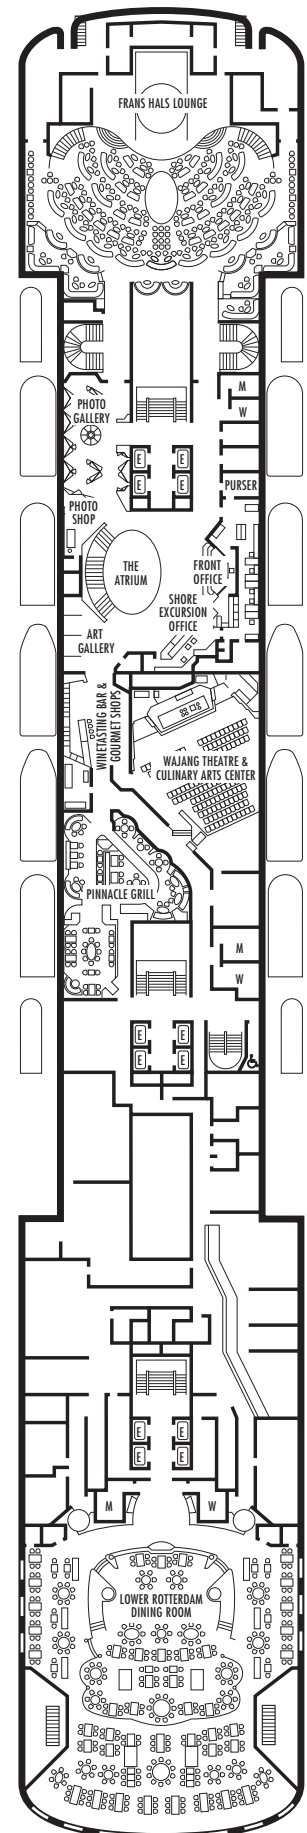

MS VOLENDAM

DECK PLANS & STATEROOMS

The deck plans are color-coded by category of stateroom, and the category letter precedes the stateroom number in each room. All staterooms are equipped with DVD player, flat-panel television, telephone and multichannel music.

Important Note: Not all staterooms within each category have the same furniture configuration and/or facilities. Appropriate symbols within the rooms on the deck plans describe differences from the stateroom descriptions below.

All information is subject to change.

STATEROOM SYMBOL LEGEND

- Shower only
- Bathtub & shower
- ▲ 2 lower beds or converts to 1 queen-size
- Triple (2 lower beds, 1 sofa bed)
- Quad (2 lower beds, 1 sofa bed, 1 upper)
- △ Partial sea view
- ☆ 2 lower beds not convertible to a queen-size
- × Fully obstructed view
- + Connecting rooms
- These staterooms have portholes instead of windows
- ♿ Suite SA7034 is wheelchair accessible with whirlpool bath & shower. Suites B7088, B7087, B6228 & B6225 and staterooms DA6104, EE3396, EE3391, HH3431, HH3430, EE3429, E2702, L2700, J2555, J2554, G2500, FF1964, FF1955, G1807, G1806, G1805 & G1804 are wheelchair accessible, shower only.