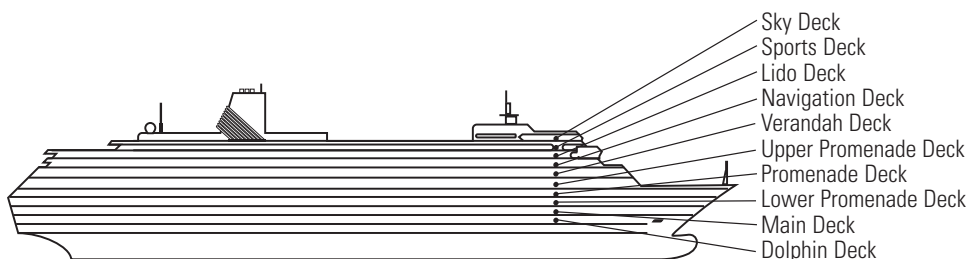

MS VOLENDAM

DECK PLANS & STATEROOMS

The deck plans are color-coded by category of stateroom, and the category letter precedes the stateroom number in each room. All staterooms are equipped with DVD player, flat-panel television, telephone and multichannel music.

Important Note: Not all staterooms within each category have the same furniture configuration and/or facilities. Appropriate symbols within the rooms on the deck plans describe differences from the stateroom descriptions below.

All information is subject to change.

STATEROOM SYMBOL LEGEND

- Shower only
- Bathtub & shower
- ▲ 2 lower beds or converts to 1 queen-size
- Triple (2 lower beds, 1 sofa bed)
- Quad (2 lower beds, 1 sofa bed, 1 upper)
- △ Partial sea view
- ☆ 2 lower beds not convertible to a queen-size
- × Fully obstructed view
- + Connecting rooms
- These staterooms have portholes instead of windows
- ♿ Suite SA7034 is wheelchair accessible with whirlpool bath & shower. Suites B7088, B7087, B6228 & B6225 and staterooms DA6104, EE3396, EE3391, HH3431, HH3430, EE3429, E2702, L2700, J2555, J2554, G2500, FF1964, FF1955, G1807, G1806, G1805 & G1804 are wheelchair accessible, shower only.