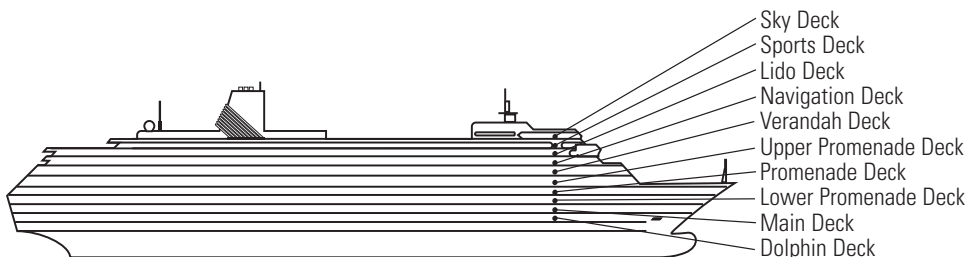

Important Note: Not all staterooms within each category have the same furniture configuration and/or facilities. Appropriate symbols within the rooms on the deck plans describe differences from the stateroom descriptions below.

All information is subject to change.

STATEROOM SYMBOL LEGEND

- Shower only
- Bathtub & shower
- ▲ 2 lower beds or converts to 1 queen-size
- Triple (2 lower beds, 1 sofa bed)
- Quad (2 lower beds, 1 sofa bed, 1 upper)
- △ Partial sea view
- ☆ 2 lower beds not convertible to a queen-size
- X Fully obstructed view
- + Connecting rooms
- These staterooms have portholes instead of windows
- ♿ Suite SA7034 is wheelchair accessible with whirlpool bath & shower. Suites B7088, B7087, B6228 & B6225 and staterooms DA6104, EE3396, EE3391, HH3431, HH3430, EE3429, E2702, L2700, J2555, J2554, G2500, FF1964, FF1955, G1807, G1806, G1805 & G1804 are wheelchair accessible, shower only.

OCEAN-VIEW STATEROOMS

C
Large: 2 lower beds convertible to 1 queen-size bed, shower.
Approximately 140–319 sq. ft.

DA DD E
Large: 2 lower beds convertible to 1 queen-size bed, bathtub & shower.
Approximately 140–319 sq. ft.

G
Large: 2 lower beds convertible to 1 queen-size bed, bathtub & shower. All G-category staterooms have portholes.
Approximately 140–319 sq. ft.

INTERIOR STATEROOMS

J K L M
Large: 2 lower beds convertible to 1 queen-size bed, shower.
Approximately 182–293 sq. ft.