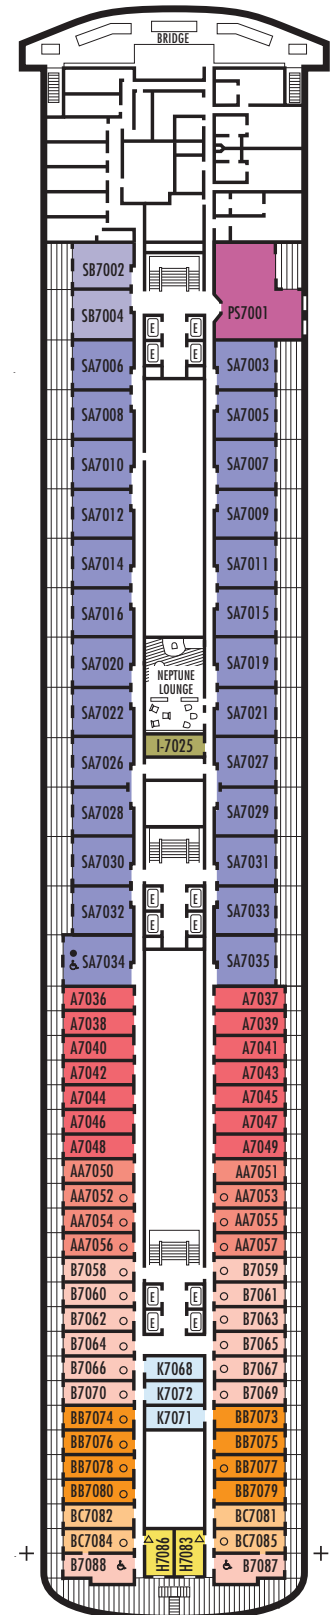

VERANDAH SUITES

PS

Pinnacle Suite: Bedroom with 1 king-size bed, oversized whirlpool bath & shower, living room, dining room, dressing room, private verandah, pantry, 1 sofa bed for 2 persons, mini-bar, refrigerator, guest toilet, floor-to-ceiling windows. Approximately 1,296 sq. ft. including verandah.

SA SB

Neptune Suites: 2 lower beds convertible to 1 king-size bed, whirlpool bath & shower, large sitting area, dressing room, private verandah, 1 sofa bed for 2 persons, mini-bar, refrigerator, floor-to-ceiling windows. Approximately 558–566 sq. ft. including verandah.

A AA B BB BC

Vista Suites: (Verandah Suites) 2 lower beds convertible to 1 queen-size bed, 1 sofa bed, whirlpool bath & shower, sitting area, private verandah, mini-bar, refrigerator, floor-to-ceiling windows. Approximately 297–379 sq. ft. including verandah.

OCEAN-VIEW STATEROOMS

H

Large: 2 lower beds convertible to 1 queen-size bed, bathtub & shower. All H-category staterooms have partial sea views. Approximately 140–319 sq. ft.

INTERIOR STATEROOMS

I K

Large: 2 lower beds convertible to 1 queen-size bed, shower. Approximately 182–293 sq. ft.