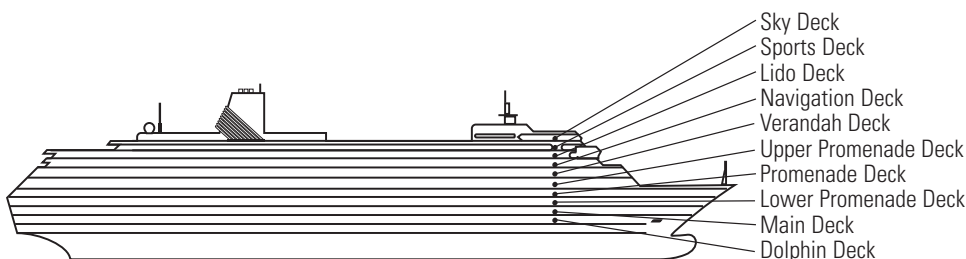

OCEAN-VIEW STATEROOMS

H

Large: 2 lower beds convertible to 1 queen-size bed, bathtub & shower. All H-category staterooms have partial sea views. Approximately 140–319 sq. ft.

INTERIOR STATEROOMS

I K

Large: 2 lower beds convertible to 1 queen-size bed, shower. Approximately 182–293 sq. ft.