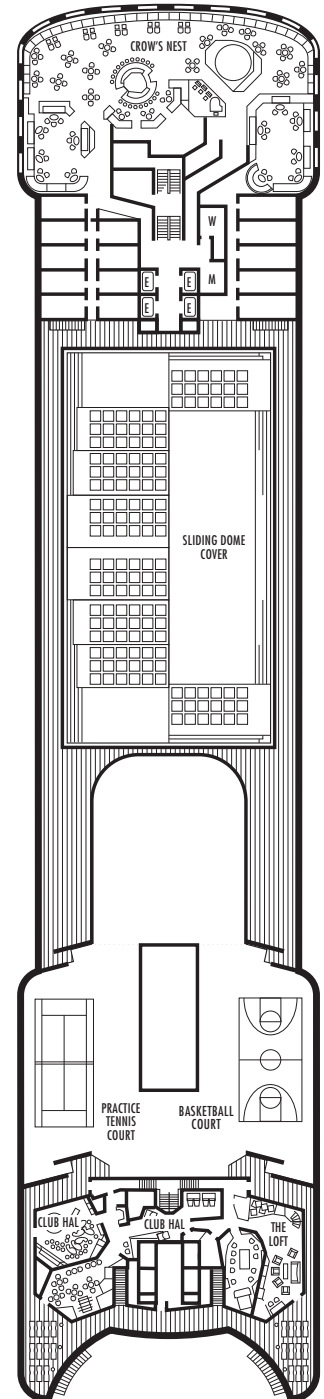

MS VOLENDAM

DECK PLANS & STATEROOMS

The deck plans are color-coded by category of stateroom, and the category letter precedes the stateroom number in each room. All staterooms are equipped with DVD player, flat-panel television, telephone and multichannel music.

Important Note: Not all staterooms within each category have the same furniture configuration and/or facilities. Appropriate symbols within the rooms on the deck plans describe differences from the stateroom descriptions below.

All information is subject to change.

STATEROOM SYMBOL LEGEND

- Shower only
- Bathtub & shower
- ▲ 2 lower beds or converts to 1 queen-size
- Triple (2 lower beds, 1 sofa bed)
- Quad (2 lower beds, 1 sofa bed, 1 upper)
- △ Partial sea view
- ☆ 2 lower beds not convertible to a queen-size
- × Fully obstructed view
- + Connecting rooms
- These staterooms have portholes instead of windows
- ♿ Suite SA7034 is wheelchair accessible with whirlpool bath & shower. Suites B7088, B7087, B6228 & B6225 and staterooms DA6104, EE3396, EE3391, HH3431, HH3430, EE3429, E2702, L2700, J2555, J2554, G2500, FF1964, FF1955, G1807, G1806, G1805 & G1804 are wheelchair accessible, shower only.