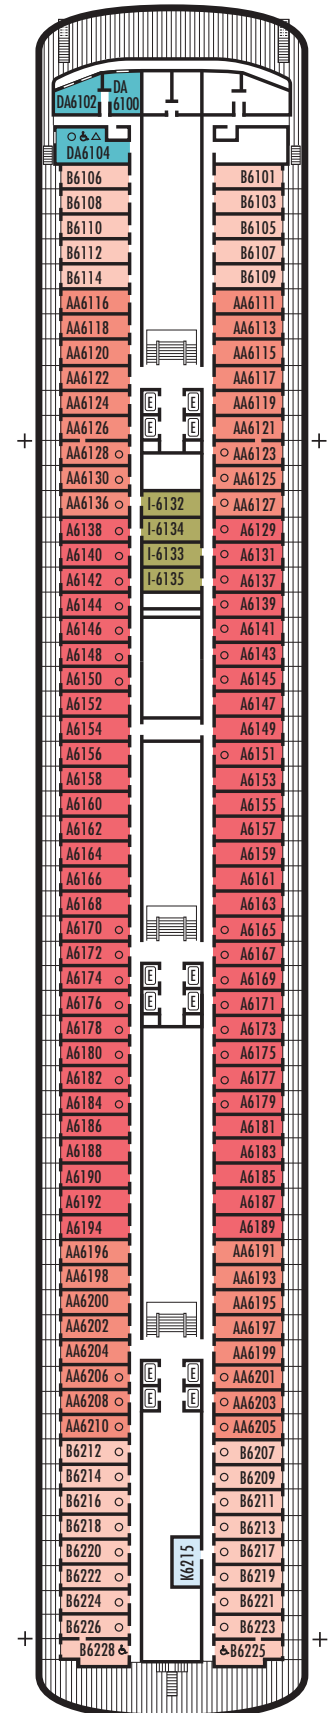

Important Note: Not all staterooms within each category have the same furniture configuration and/or facilities. Appropriate symbols within the rooms on the deck plans describe differences from the stateroom descriptions below.

All information is subject to change.

STATEROOM SYMBOL LEGEND

- Shower only
- Bathtub & shower
- ▲ 2 lower beds or converts to 1 queen-size
- Triple (2 lower beds, 1 sofa bed)
- Quad (2 lower beds, 1 sofa bed, 1 upper)
- △ Partial sea view
- ☆ 2 lower beds not convertible to a queen-size
- X Fully obstructed view
- + Connecting rooms
- These staterooms have portholes instead of windows
- ♿ Suite SA7034 is wheelchair accessible with whirlpool bath & shower. Suites B7088, B7087, B6228 & B6225 and staterooms DA6104, EE3396, EE3391, HH3431, HH3430, EE3429, E2702, L2700, J2555, J2554, G2500, FF1964, FF1955, G1807, G1806, G1805 & G1804 are wheelchair accessible, shower only.

VERANDAH SUITES

■ A ■ AA ■ B

Vista Suites: 2 lower beds convertible to 1 queen-size bed, whirlpool bath & shower, sitting area, private verandah, mini-bar, refrigerator, floor-to-ceiling windows. Approximately 297–379 sq. ft. including verandah.

OCEAN-VIEW STATEROOMS

■ DA

Large: 2 lower beds convertible to 1 queen-size bed, bathtub & shower. Approximately 140–319 sq. ft.

INTERIOR STATEROOMS

■ I ■ K

Large: 2 lower beds convertible to 1 queen-size bed, shower. Approximately 182–293 sq. ft.