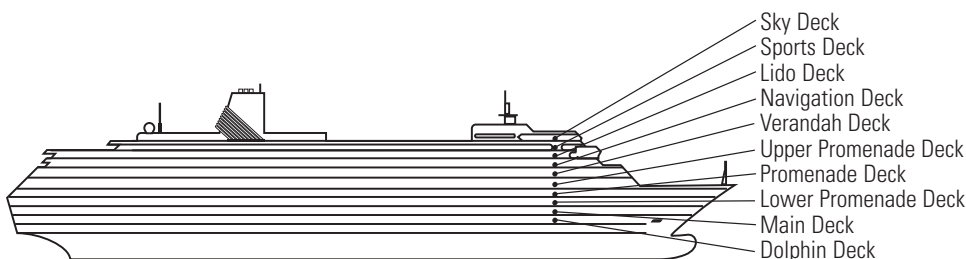

MS VOLENDAM

DECK PLANS & STATEROOMS

The deck plans are color-coded by category of stateroom, and the category letter precedes the stateroom number in each room. All staterooms are equipped with DVD player, flat-panel television, telephone and multichannel music.