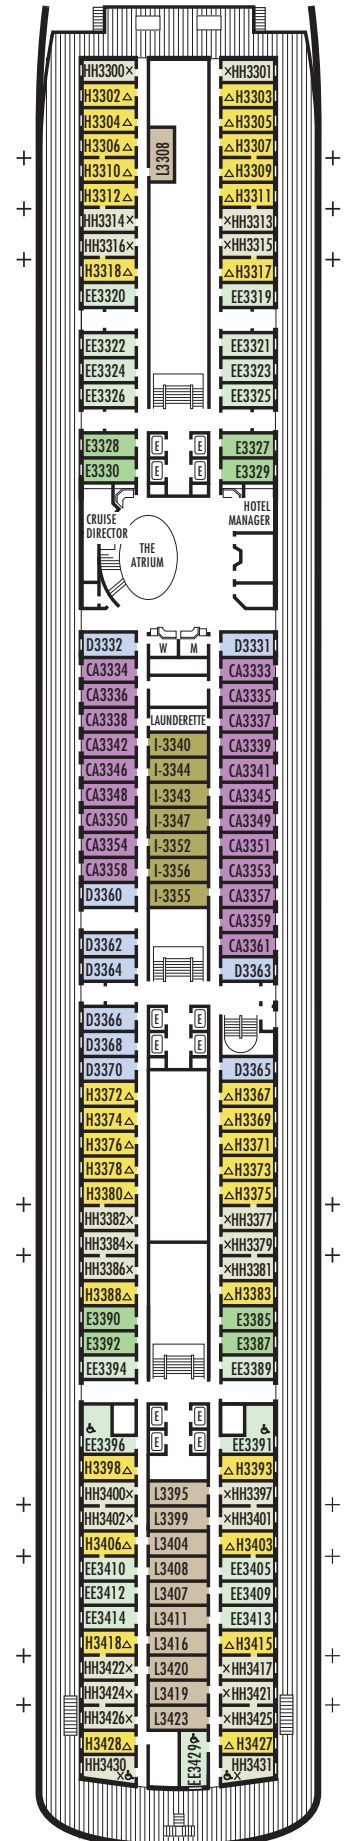

STATEROOM SYMBOL LEGEND

- Shower only
- Bathtub & shower
- ▲ 2 lower beds or converts to 1 queen-size
- Triple (2 lower beds, 1 sofa bed)
- Quad (2 lower beds, 1 sofa bed, 1 upper)
- △ Partial sea view
- ☆ 2 lower beds not convertible to a queen-size
- × Fully obstructed view
- + Connecting rooms
- These staterooms have portholes instead of windows
- ♿ Suite SA7034 is wheelchair accessible with whirlpool bath & shower. Suites B7088, B7087, B6228 & B6225 and staterooms DA6104, EE3396, EE3391, HH3431, HH3430, EE3429, E2702, L2700, J2555, J2554, G2500, FF1964, FF1955, G1807, G1806, G1805 & G1804 are wheelchair accessible, shower only.

OCEAN-VIEW STATEROOMS

- **CA**
  Lanai: 2 lower beds convertible to 1 queen-size bed, shower. Sliding glass doors lead onto the walk-around Lower Promenade Deck. Approximately 196–240 sq. ft.
- **D**
  Large: 2 lower beds convertible to 1 queen-size bed, shower. Approximately 140–319 sq. ft.
- **E EE**
  Large: 2 lower beds convertible to 1 queen-size bed, bathtub & shower. Approximately 140–319 sq. ft.
- **H HH**
  Large: 2 lower beds convertible to 1 queen-size bed, bathtub & shower. All H-category staterooms have partial sea views. All HH-category staterooms have fully obstructed views. Approximately 140–319 sq. ft.

INTERIOR STATEROOMS

- **I L**
  Large: 2 lower beds convertible to 1 queen-size bed, shower. Approximately 182–293 sq. ft.

DECK 3—LOWER PROMENADE DECK

Staterooms 3300–3431