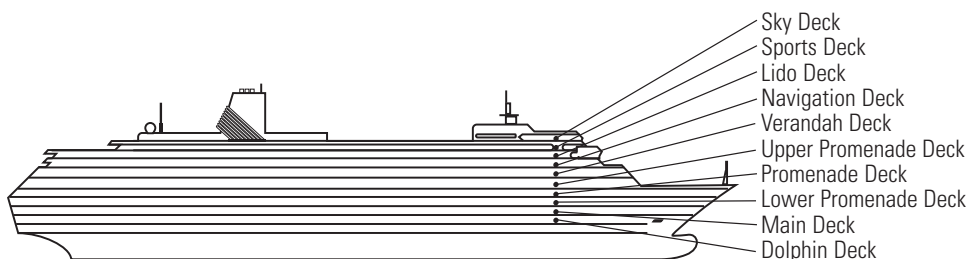

MS VOLENDAM

DECK PLANS & STATEROOMS

The deck plans are color-coded by category of stateroom, and the category letter precedes the stateroom number in each room. All staterooms are equipped with DVD player, flat-panel television, telephone and multichannel music.

Important Note: Not all staterooms within each category have the same furniture configuration and/or facilities. Appropriate symbols within the rooms on the deck plans describe differences from the stateroom descriptions below.

All information is subject to change.

STATEROOM SYMBOL LEGEND

- Shower only
- Bathtub & shower
- ▲ 2 lower beds or converts to 1 queen-size
- Triple (2 lower beds, 1 sofa bed)
- Quad (2 lower beds, 1 sofa bed, 1 upper)
- △ Partial sea view
- ☆ 2 lower beds not convertible to a queen-size
- X Fully obstructed view
- + Connecting rooms
- These staterooms have portholes instead of windows
- ♿ Suite SA7034 is wheelchair accessible with whirlpool bath & shower. Suites B7088, B7087, B6228 & B6225 and staterooms DA6104, EE3396, EE3391, HH3431, HH3430, EE3429, E2702, L2700, J2555, J2554, G2500, FF1964, FF1955, G1807, G1806, G1805 & G1804 are wheelchair accessible, shower only.