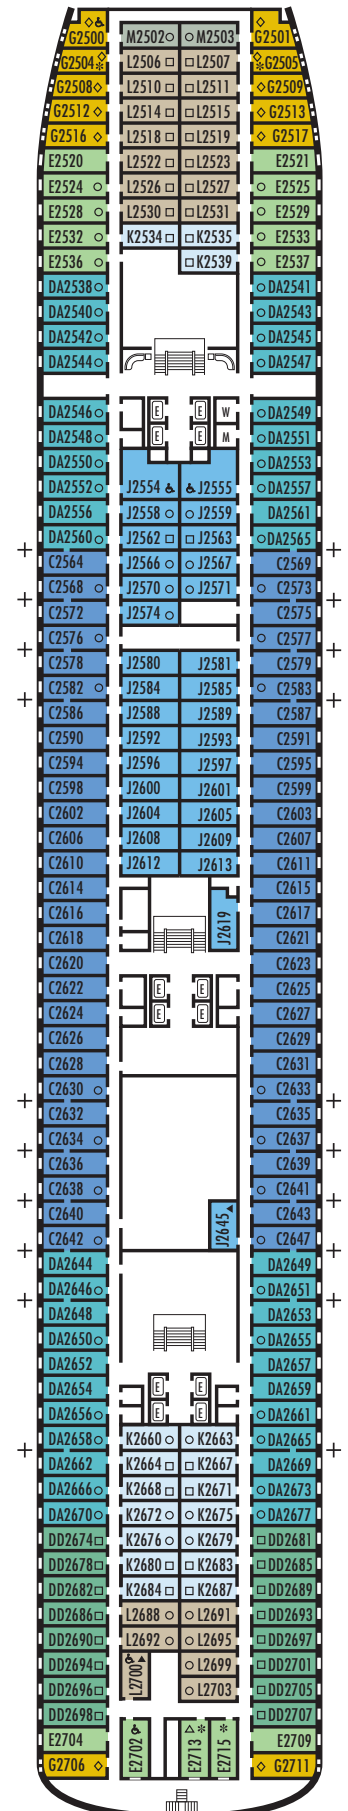

OCEAN-VIEW STATEROOMS

- D**
Large: 2 lower beds convertible to 1 queen-size bed, shower.
Approximately 140–319 sq. ft.
- E EE F FF**
Large: 2 lower beds convertible to 1 queen-size bed, bathtub & shower.
Approximately 140–319 sq. ft.
- G**
Large: 2 lower beds convertible to 1 queen-size bed, bathtub & shower. All G-category staterooms have portholes.
Approximately 140–319 sq. ft.

All information is subject to change.

STATEROOM SYMBOL LEGEND

- * Shower only
- Bathtub & shower
- ▲ 2 lower beds or converts to 1 queen-size
- Triple (2 lower beds, 1 sofa bed)
- Quad (2 lower beds, 1 sofa bed, 1 upper)
- △ Partial sea view
- ☆ 2 lower beds not convertible to a queen-size
- X Fully obstructed view
- + Connecting rooms
- ◇ These staterooms have portholes instead of windows
- ♿ Suite SA7034 is wheelchair accessible with whirlpool bath & shower. Suites B7088, B7087, B6228 & B6225 and staterooms DA6104, EE3396, EE3391, HH3431, HH3430, EE3429, E2702, L2700, J2555, J2554, G2500, FF1964, FF1955, G1807, G1806, G1805 & G1804 are wheelchair accessible, shower only.

OCEAN-VIEW STATEROOMS

C
Large: 2 lower beds convertible to 1 queen-size bed, shower.
Approximately 140–319 sq. ft.

DA DD E
Large: 2 lower beds convertible to 1 queen-size bed, bathtub & shower.
Approximately 140–319 sq. ft.

G
Large: 2 lower beds convertible to 1 queen-size bed, bathtub & shower. All G-category staterooms have portholes.
Approximately 140–319 sq. ft.

INTERIOR STATEROOMS

J K L M
Large: 2 lower beds convertible to 1 queen-size bed, shower.
Approximately 182–293 sq. ft.